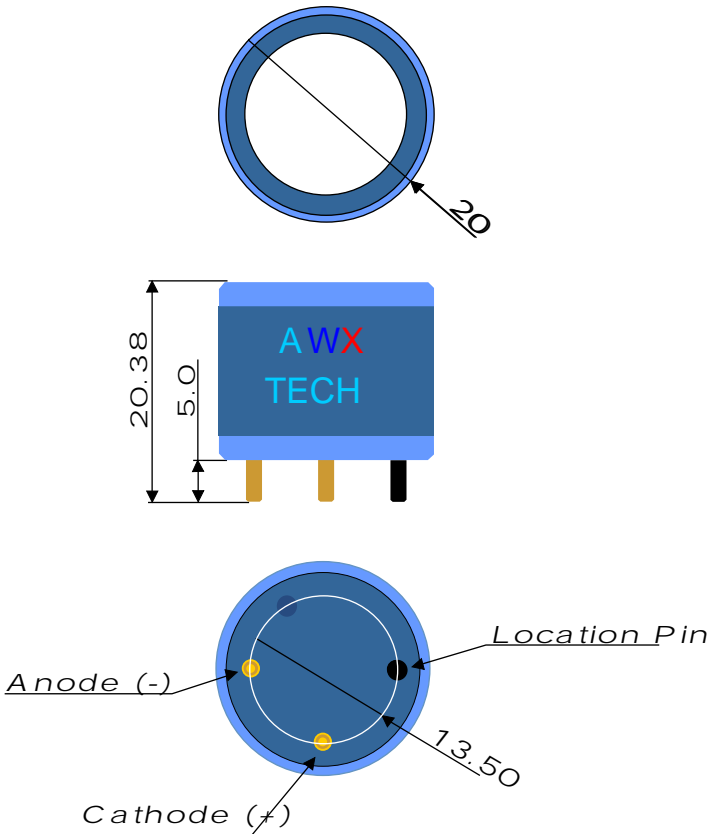

AWX SENSOR TECH

All demensions in mm
All tolerances +/- 0.15 m