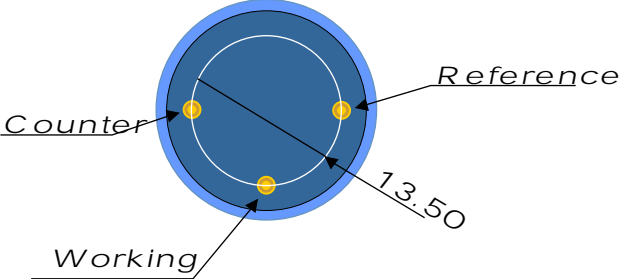

AWX SENSOR TECH

All demensions in mm
All tolerances +/- 0.15 m