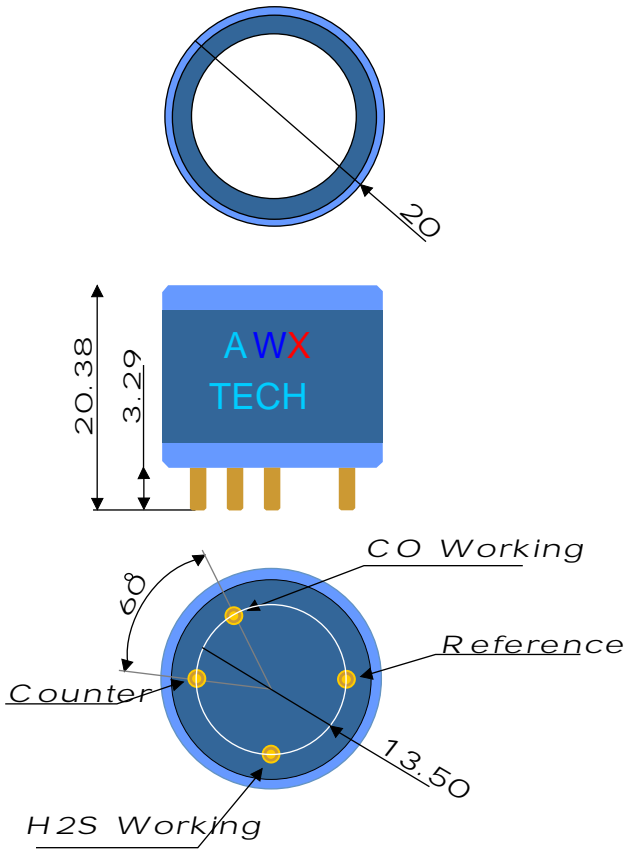

AWX SENSOR TECH

All demensions in mm
All tolerances +/- 0.15 m