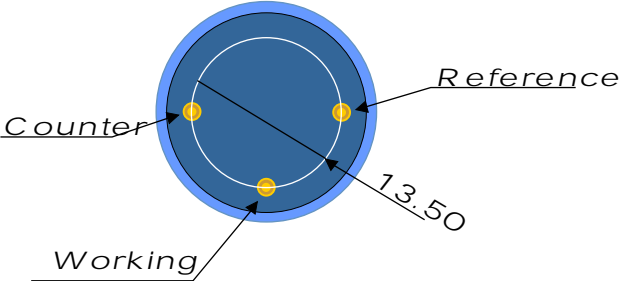

AWX SENSOR TECH

All demensions in mm
All tolerances +/- 0.15 mm